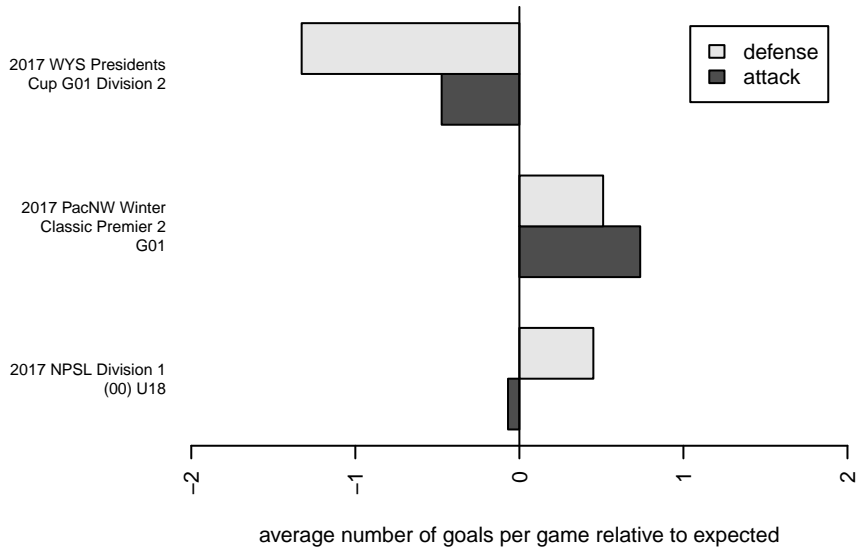

MIFC Maroon G01

Mercer Island FC
Mercer Island, WA
G01 total strength=1407
attack=12.79 defense=5.26
fall league = NPSL Div 1 (00) U18
notes= Hill 2016

alt names used:

Venues played:
2017 NPSL Division 1 (00) U18
2017 PacNW Winter Classic Premier 2 G01
2017 WYS Presidents Cup G01 Division 2

**attack and defense variance (black dot)
relative to other teams
and top 10 in region**

**attack and defense rating
relative to others at age
and all opponents in last 13 months**

Performance relative to 13 month average