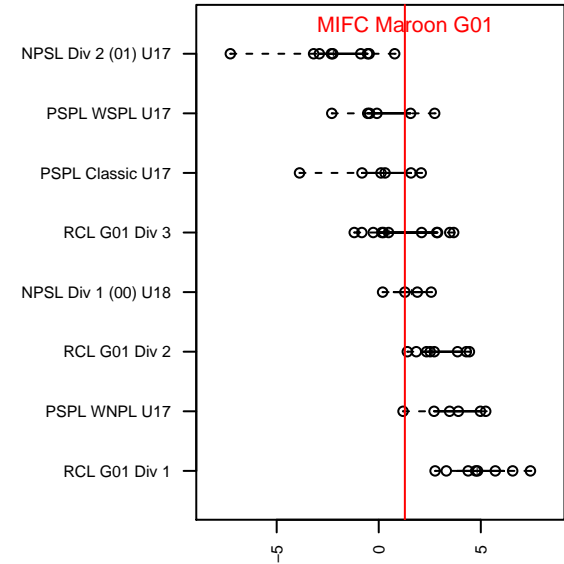

MIFC Maroon G01

Mercer Island FC
Mercer Island, WA
G01 total strength=1407
attack=12.79 defense=5.26
fall league = NPSL Div 1 (00) U18
notes= Hill 2016

alt names used:

Venues played:
2017 NPSL Division 1 (00) U18
2017 PacNW Winter Classic Premier 2 G01
2017 WYS Presidents Cup G01 Division 2

**attack and defense variance (black dot)
relative to other teams
and top 10 in region**

**attack and defense rating
relative to others at age
and all opponents in last 13 months**

Performance relative to 13 month average