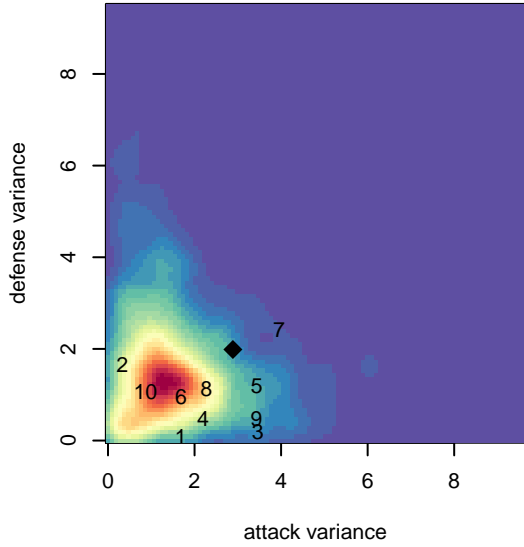

MIFC Maroon G01

Mercer Island FC
Mercer Island, WA
G01 total strength=1407
attack=12.79 defense=5.26
fall league = NPSL Div 1 (00) U18
notes= Hill 2016

alt names used:

Venues played:
2017 NPSL Division 1 (00) U18
2017 PacNW Winter Classic Premier 2 G01
2017 WYS Presidents Cup G01 Division 2

**attack and defense variance (black dot)
relative to other teams
and top 10 in region**

**attack and defense rating
relative to others at age
and all opponents in last 13 months**

Performance relative to 13 month average