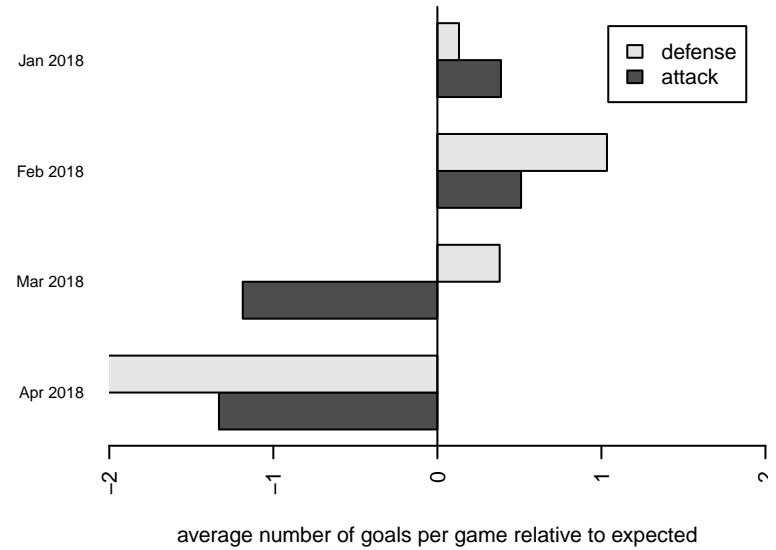

Performance relative to 13 month average