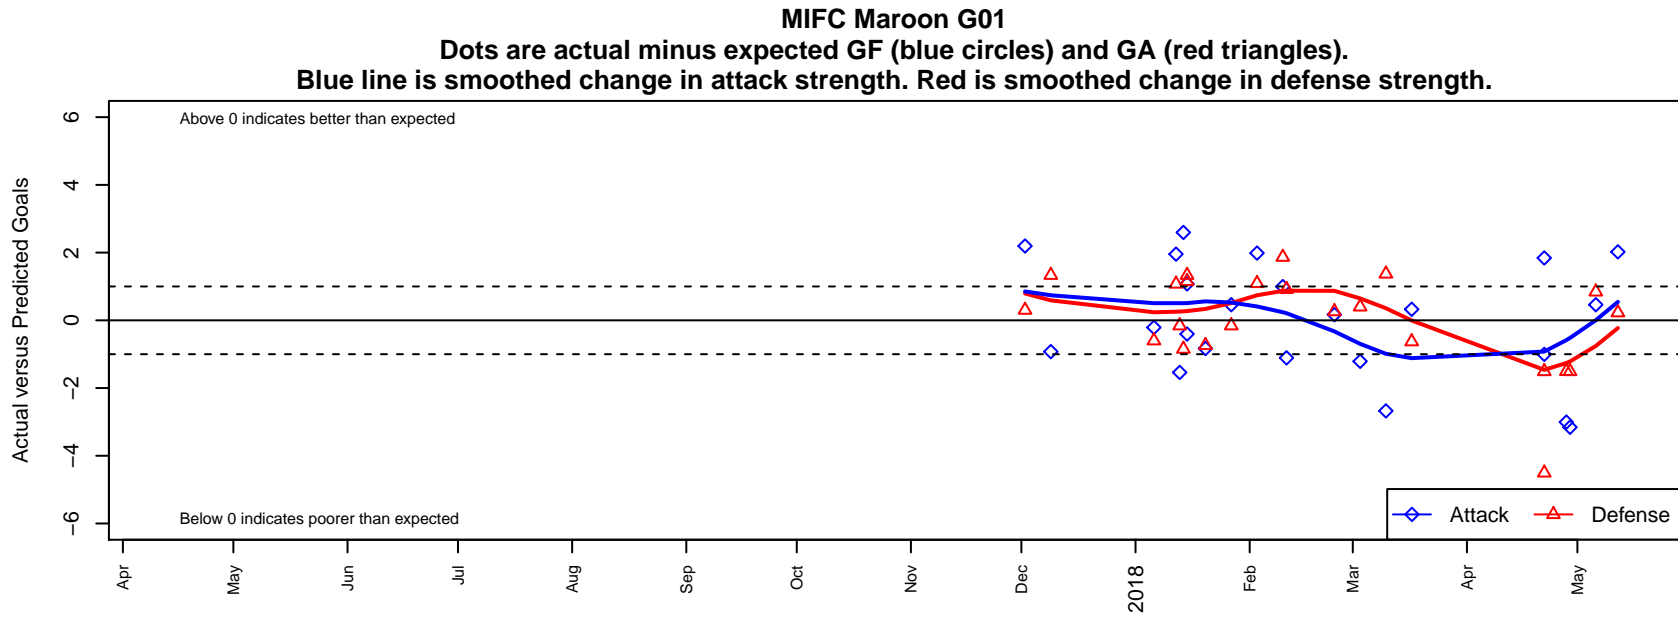

MIFC Maroon G01

Mercer Island FC
Mercer Island, WA
G01 total strength=1407
attack=12.79 defense=5.26
fall league = NPSL Div 1 (00) U18
notes= Hill 2016

alt names used:

Venues played:
2017 NPSL Division 1 (00) U18
2017 PacNW Winter Classic Premier 2 G01
2017 WYS Presidents Cup G01 Division 2

**attack and defense variance (black dot)
relative to other teams
and top 10 in region**

**attack and defense rating
relative to others at age
and all opponents in last 13 months**

Performance relative to 13 month average